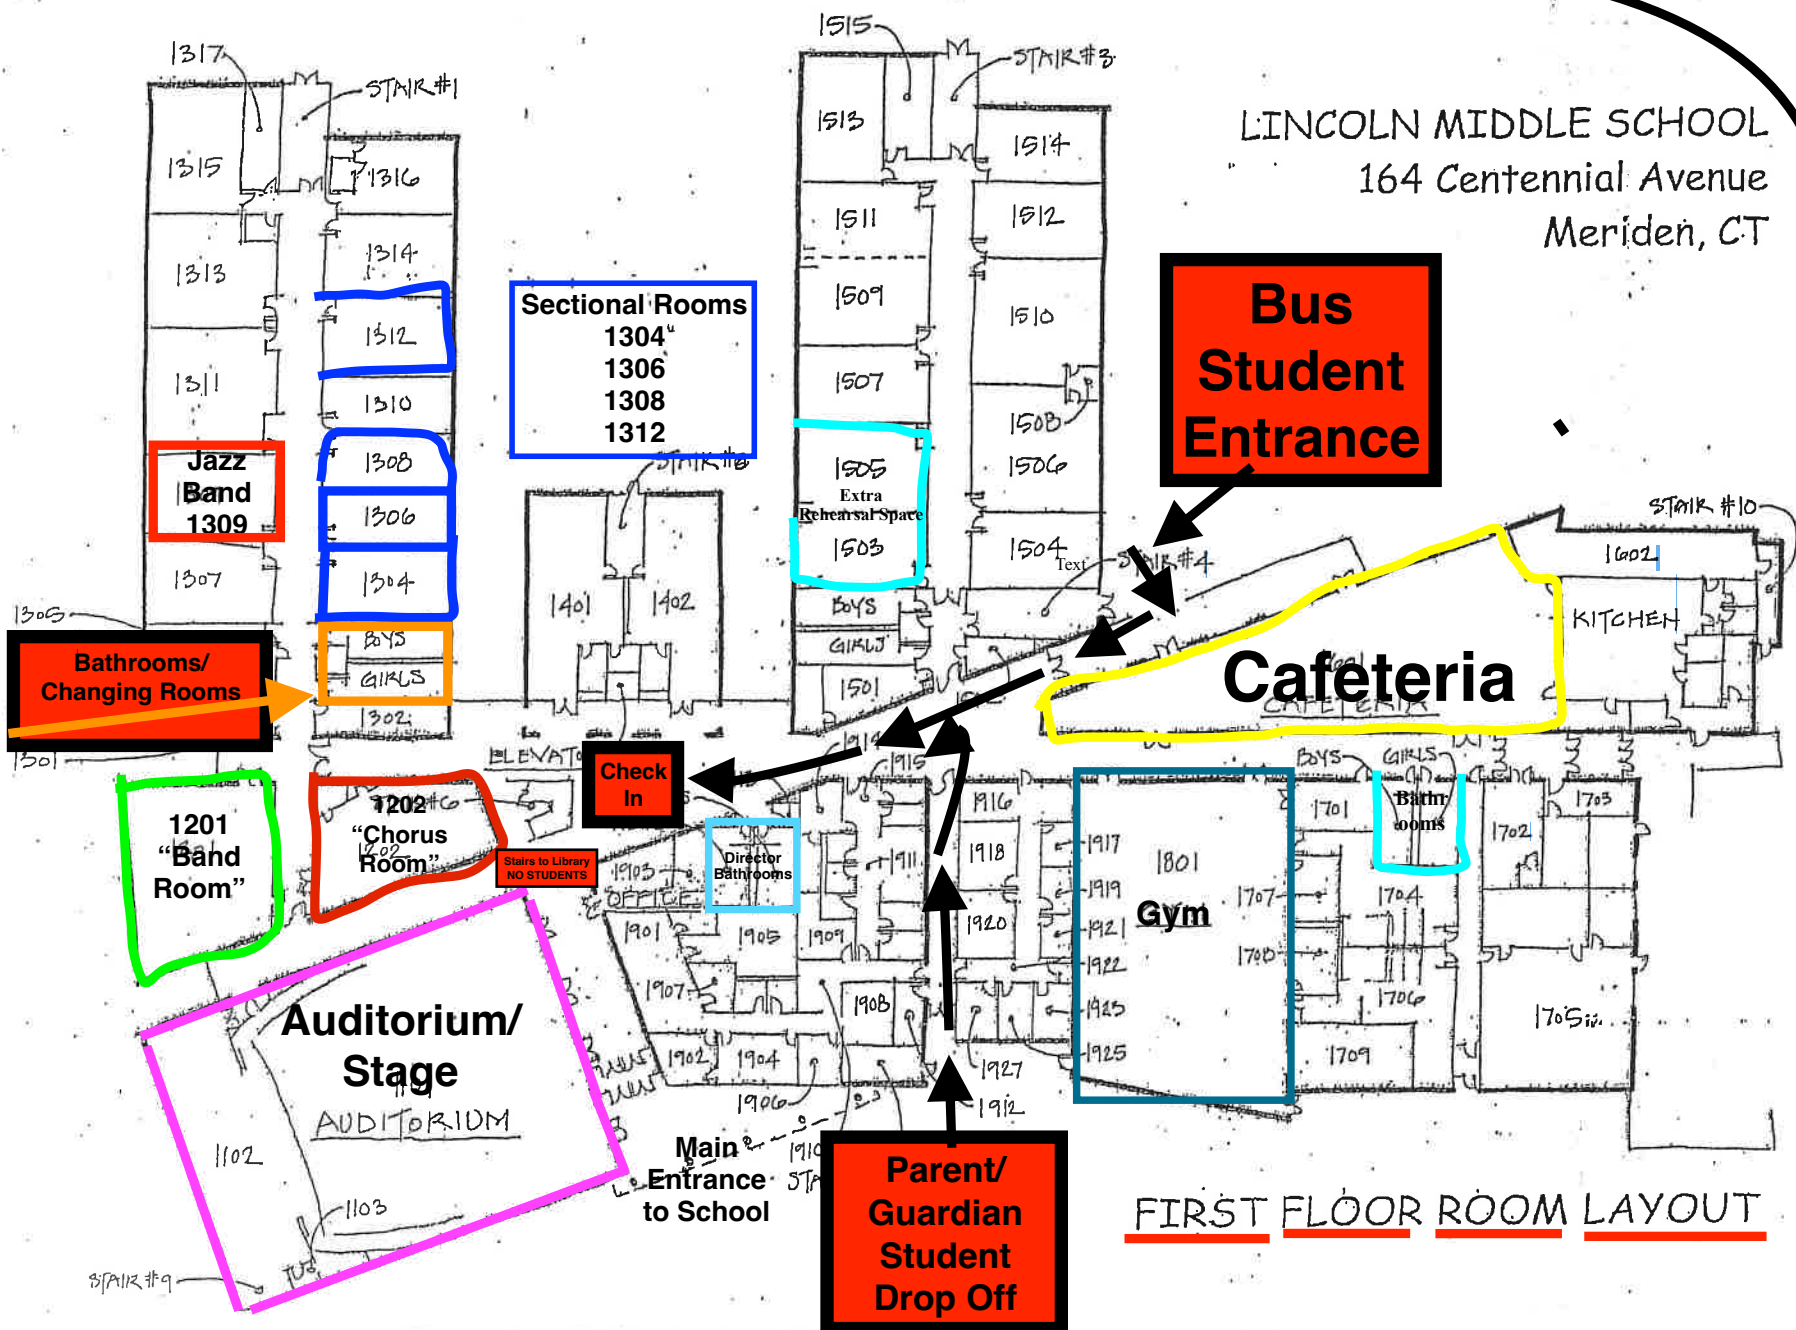

CMEA Southern Region Middle School Music Festival 2024

Dove Drive

LINCOLN MIDDLE SCHOOL
164 Centennial Avenue
Meriden, CT

FIRST FLOOR ROOM LAYOUT

LINCOLN MIDDLE SCHOOL
164 Centennial Avenue
Meriden, CT

**NO STUDENTS ARE
ALLOWED ON THE
SECOND FLOOR**

SECOND FLOOR ROOM LAYOUT